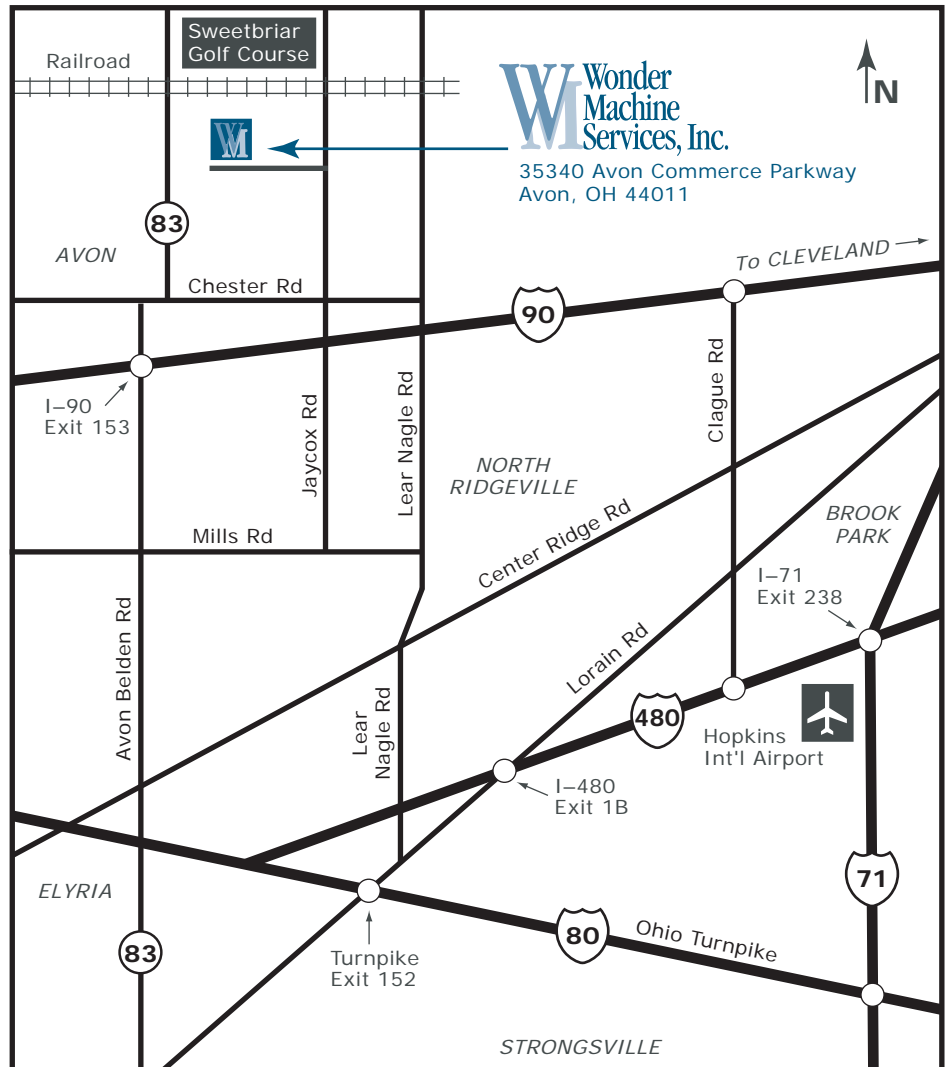

**Wonder Machine Services, Inc.**  
 35340 Avon Commerce Parkway  
 Avon, Ohio 44011

**Phone:** 440-937-7500  
**Fax:** 440-937-7513

**Hours of Operation:**  
 Monday – Friday  
 7am – 6pm EST

**DRIVING DIRECTIONS**

**From I-90**  
 Exit 153/Rt. 83  
 Head North on Rt. 83  
 Turn right on Chester Rd  
 Turn left on Jaycox Rd  
 Turn left on Avon Commerce Pkwy  
 1/4 mile on right hand side

**From Hopkins Int'l Airport**  
 I-480 to Exit 1B/Lorain Rd  
 Turn left on Lorain Rd  
 1st light turn right on Lear Nagle Rd  
 Turn left on Chester Rd  
 Turn right on Jaycox Rd  
 Turn left on Avon Commerce Pkwy  
 1/4 mile on right hand side

**From I-80 (Ohio Turnpike)**  
 Exit 152/Rt. 10/Lorain Rd  
 Turn right on Lorain Rd  
 Turn left on Lear Nagle Rd  
 Turn left on Chester Rd  
 Turn right on Jaycox Rd  
 Turn left on Avon Commerce Pkwy  
 1/4 mile on right hand side